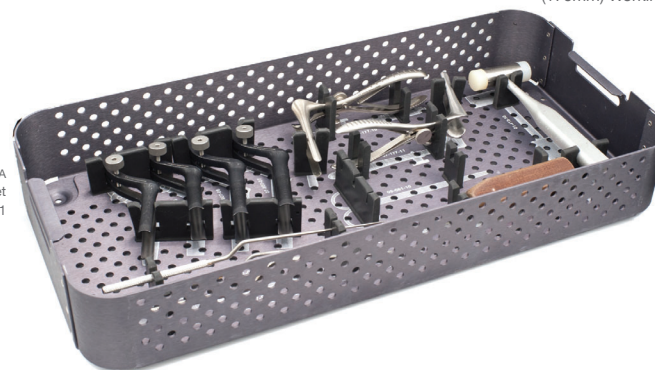

Kelly Endonasal Instrument Set

All-in-One Endonasal
Transsphenoidal

Designed to support surgical needs for
MICROSCOPIC APPROACHES
WITH ENDOSCOPIC ASSISTANCE

- Low-profile devices that maximizes visibility at the surgical site
- Comprehensive set saves time with less hassle
- Designed in collaboration with Dr. Daniel F. Kelly, M.D.

KELLY ENDONASAL INSTRUMENT SET

TRAY 1 - OPENING

Cottle Nasal Speculum

- Short & medium
- 76x7mm & 90x7mm

Papavero Speculum

- Pediatric, Short, Medium & Long
- 65x10mm, 70x13mm, 80x13mm, & 90x13mm

Bayonetted Chisel & Mallet

- 24cm Working Length
- 3mm Jaw
- Mallet with Interchangeable Head

Kerrison Rongeurs

- 180mm Working Length
- 1mm, 2mm & 3mm Up Biting
- 40° Up

Mucosal Dissectors

- Available in Left & Right
- Spear-like Tip

One-Piece Suctions

- 5Fr, 6Fr, 7Fr, 8Fr, 9Fr & 10Fr
- Long (150mm) & Extra Long (170mm) Working Lengths

07-200-01MA
 Kelly Endonasal Set
 Organization Tray #1

TRAY 2 - OPERATING & CLOSING

Spatula Dissectors