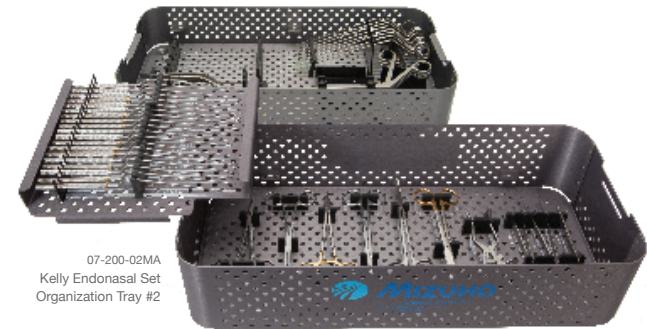

Ring Curettes

- 1.5mm, 3mm, 5mm & 7mm Cup Sizes
- 45° & 90° Up
- 45° Down

Mezenbaum Scissors

- 18cm Total Length
- Straight & Curved

Mayo Scissors

- 17cm Total Length
- Straight

Weitlaner Retractor

- 13cm Total Length